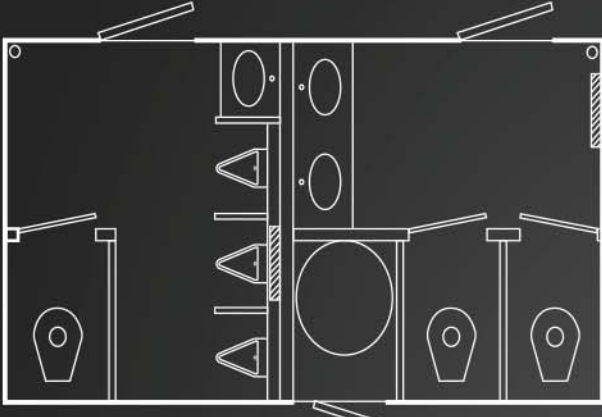

Your Luxury Restroom Specialists

VERSA SERIES

Tidy Coast Event Services is proud to offer the Versa Series of Luxury Restroom Trailers for your next event!

The Versa Series of Portable Restroom Trailers is the elegant choice for your next event! Boasting neutral earth tone colors and designer wood grain flooring, the Versa delivers on style and functionality. Air conditioning, heat and stereo system along with Tidy Coast's Art Package makes these luxury restroom trailers a perfect selection for your guest's comfort. Graffiti resistant walls makes the Versa a great choice for long term rentals in commercial or construction settings.

VERSA SERIES LAYOUTS

15' – (2) Ladies Stalls and a Double Sink, (1) Men's Stall, (3) Urinals and a Sink; Overall Dimensions With Hitch 244"l x 146"w x 149"h

18' – (4) Ladies Stalls and a Double Sink, (2) Men's Stalls, (2) Urinals and a Double Sink; Overall Dimensions With Hitch 268"l x 146"w x 138"h