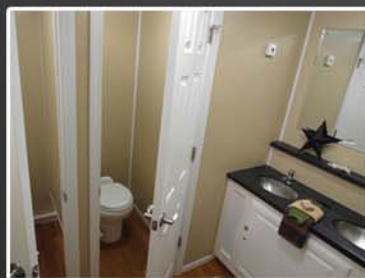

Your Luxury Restroom Specialists

VERSA SERIES

Tidy Coast Event Services is proud to offer the Versa Series of Luxury Restroom Trailers for your next event!

The Versa Series of Portable Restroom Trailers is the elegant choice for your next event! Boasting neutral earth tone colors and designer wood grain flooring, the Versa delivers on style and functionality. Air conditioning, heat and stereo system along with Tidy Coast's Art Package makes these luxury restroom trailers a perfect selection for your guest's comfort. Graffiti resistant walls makes the Versa a great choice for long term rentals in commercial or construction settings.

Features:

- ◆ Air Conditioning/Heat
- ◆ AM/FM/CD Player
- ◆ Neutral Color Scheme
- ◆ Custom Cabinetry
- ◆ Full Length White Wood Doors
- ◆ Solid Surface Countertops
- ◆ Stainless Sinks
- ◆ China foot flush white stools
- ◆ Designer Wood Grain Flooring
- ◆ Art Package
- ◆ Vanity Mirrors
- ◆ Onboard Fresh Water
- ◆ LED Interior and Exterior Lighting
- ◆ Tidy Coast's Promise of Excellent Service, ALL The Time!

VERSA SERIES LAYOUTS

15' – (2) Ladies Stalls and a Double Sink, (1) Men's Stall, (3) Urinals and a Sink; Overall Dimensions With Hitch 244"l x 146"w x 149"h

18' – (4) Ladies Stalls and a Double Sink, (2) Men's Stalls, (2) Urinals and a Double Sink; Overall Dimensions With Hitch 268"l x 146"w x 138"h