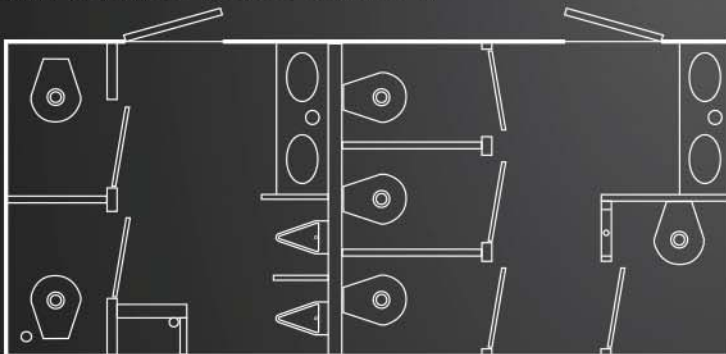

VERSA SERIES LAYOUTS

15' – (2) Ladies Stalls and a Double Sink, (1) Men's Stall, (3) Urinals and a Sink; Overall Dimensions With Hitch 244"l x 146"w x 149"h

18' – (4) Ladies Stalls and a Double Sink, (2) Men's Stalls, (2) Urinals and a Double Sink; Overall Dimensions With Hitch 268"l x 146"w x 138"h