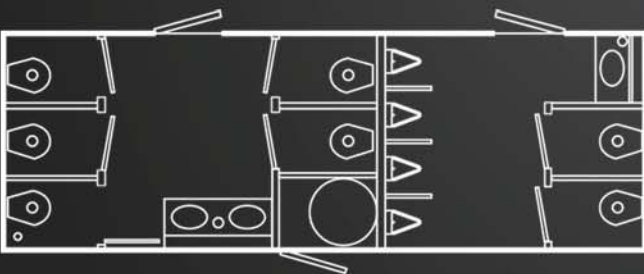

# URBAN SERIES LAYOUTS

**8' Porta Lisa – (1) Ladies Stall and Sink, (1) Men's Stall, (1) Men's Urinal and Sink; Overall Dimensions With Hitch 132"l x 108"w x 124"h**

**15' – (2) Ladies Stalls and Double Sink, (1) Men's Stall, (3) Urinals and Sink; Overall Dimensions With Hitch 244"l x 146"w x 149"h**

**15' Shower/Restroom Combo Featuring: (3) Private Showers with Sink and Stall; Overall Dimensions With Hitch 244"l x 114"w x 136"h**

**24' – (5) Ladies Stalls with Double Sink, (2) Men's Stalls (4) Urinals and Sink; Overall Dimensions With Hitch 341"l x 147"w x 139"h**