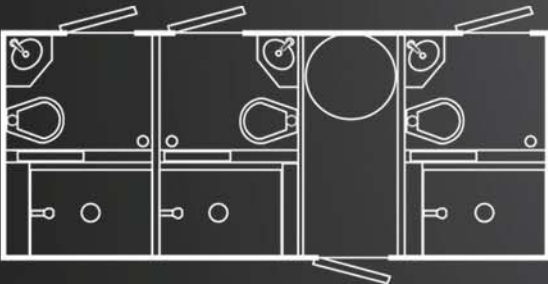

# URBAN SERIES LAYOUTS

**8' Porta Lisa – (1) Ladies Stall and Sink, (1) Men's Stall, (1) Men's Urinal and Sink; Overall Dimensions With Hitch 132"l x 108"w x 124"h**

**15' – (2) Ladies Stalls and Double Sink, (1) Men's Stall, (3) Urinals and Sink; Overall Dimensions With Hitch 244"l x 146"w x 149"h**

**15' Shower/Restroom Combo Featuring: (3) Private Showers with Sink and Stall; Overall Dimensions With Hitch 244"l x 114"w x 136"h**

**24' – (5) Ladies Stalls with Double Sink, (2) Men's Stalls (4) Urinals and Sink; Overall Dimensions With Hitch 341"l x 147"w x 139"h**