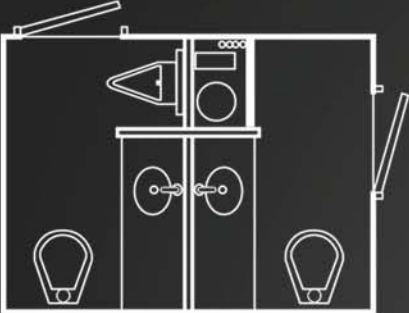

#### **Features:**

- ◆ Smooth, Steel Grey, Accent Wall
- ◆ Chic, Floating Cabinets
- ◆ Solid Surface Countertops
- ◆ Stainless Sinks
- ◆ AM/FM/CD Player
- ◆ AC and Heat
- ◆ LED Lighting
- ◆ Custom Etched Mirrors
- ◆ Cathedral Arched Stall Doors
- ◆ Designer Wood Grain Floor
- ◆ Onboard Fresh Water
- ◆ Foot Pedal Flush White Stools
- ◆ Tidy Coast's Promise of Excellent Service, ALL The Time!

# URBAN SERIES LAYOUTS

**8' Porta Lisa – (1) Ladies Stall and Sink, (1) Men's Stall, (1) Men's Urinal and Sink; Overall Dimensions With Hitch 132"l x 108"w x 124"h**

**15' – (2) Ladies Stalls and Double Sink, (1) Men's Stall, (3) Urinals and Sink; Overall Dimensions With Hitch 244"l x 146"w x 149"h**

**15' Shower/Restroom Combo Featuring: (3) Private Showers with Sink and Stall; Overall Dimensions With Hitch 244"l x 114"w x 136"h**

**24' – (5) Ladies Stalls with Double Sink, (2) Men's Stalls (4) Urinals and Sink; Overall Dimensions With Hitch 341"l x 147"w x 139"h**