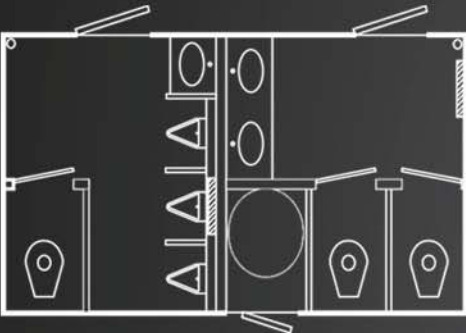

# URBAN SERIES LAYOUTS

**8' Porta Lisa – (1) Ladies Stall and Sink, (1) Men's Stall, (1) Men's Urinal and Sink; Overall Dimensions With Hitch 132"l x 108"w x 124"h**

**15' – (2) Ladies Stalls and Double Sink, (1) Men's Stall, (3) Urinals and Sink; Overall Dimensions With Hitch 244"l x 146"w x 149"h**

**15' Shower/Restroom Combo Featuring: (3) Private Showers with Sink and Stall; Overall Dimensions With Hitch 244"l x 114"w x 136"h**

**24' – (5) Ladies Stalls with Double Sink, (2) Men's Stalls (4) Urinals and Sink; Overall Dimensions With Hitch 341"l x 147"w x 139"h**