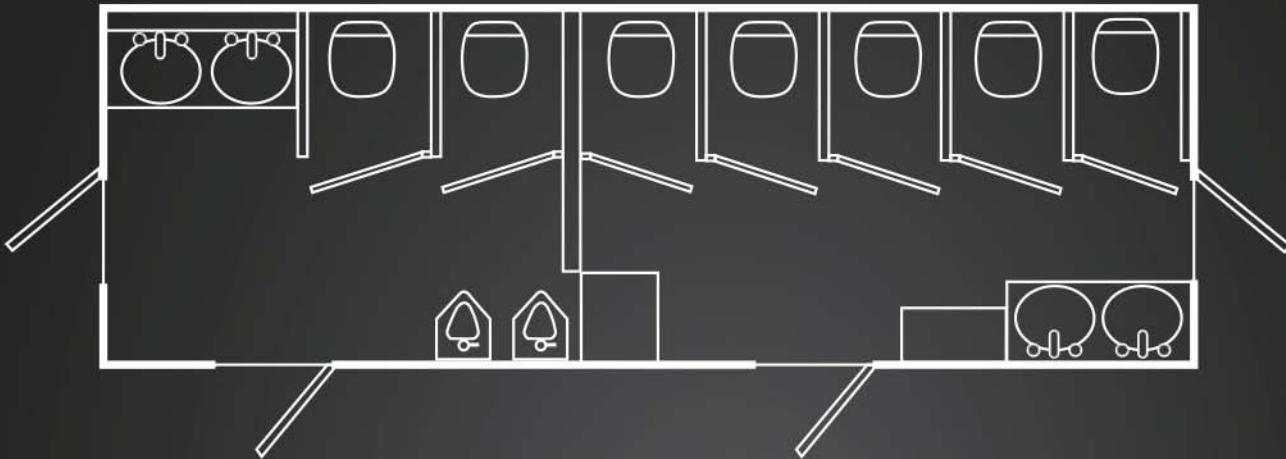

# DELUXE SERIES LAYOUTS

**(5) Ladies Stalls and Double Sink, (2) Men's Stalls, (2) Urinals and Double Sink; Overall Dimensions With Hitch 341"l x 147"w x 139"h**

**POWER & WATER REQUIREMENTS:** Access to a power source within 100' of the trailer location providing (3) 20 amp, 110-v circuits necessary for full function (Hot Water) use of the trailer. Standard 3-prong Edison plug (Non GFI) outlets are required. (Per Trailer) Access to a water source with 30-50 PSI within 100' of the trailer location. A standard 3/4" garden hose fitting is required for continuous water service to the trailer.