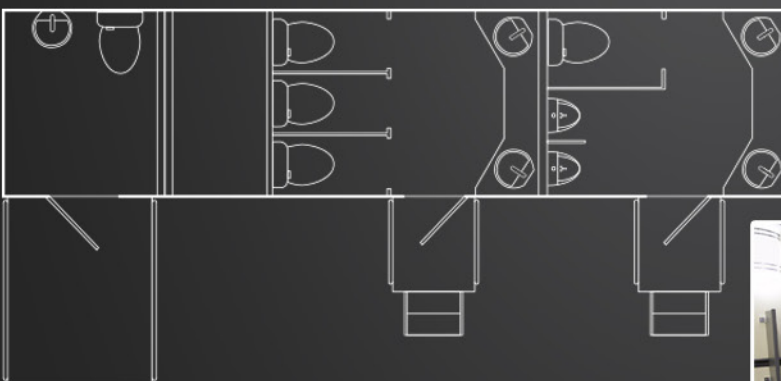

# ADA COMPLIANT SERIES LAYOUTS

**14' ADA Portable Restroom Trailer with Lift – (1) Single Compliant Stall With Lowering ADA Ramp; Overall Dimensions with Hitch and Ramp 193"l x 162"w**

**20' ADA +2 – White or Tan Interior With (1) Standard Ladies Stall, (1) Standard Men's Stall (1) Urinal, (1) ADA Unisex Stall With Ramp; Overall Dimensions with Hitch and Ramp 288"l x 198"w**

**32' Combo – (3) Standard Ladies Stalls, (1) Standard Men's Stall, (2) Urinal, (1) ADA Unisex Stall With Ramp; Overall Dimensions with Hitch and Ramp 423"l x 198"w**

**POWER & WATER REQUIREMENTS: 32' ADA Combo Power- Access to a power source within 100' of the trailer location providing (4) 20 amp, 110-v circuits necessary for full function (Hot Water) use of the trailer. Standard 3-prong Edison plug outlets are required. (Per Trailer). All other ADA Power - Access to a power source within 100' of the trailer location providing (3) 20 amp, (2) 110-v circuits necessary for full function(Hot Water) use of the trailer. Standard 3-prong Edison plug outlets are required. (Per Trailer).**