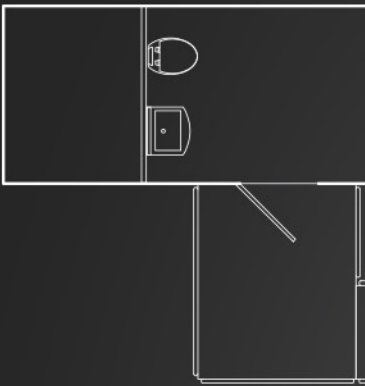

# ADA COMPLIANT SERIES LAYOUTS

**14' ADA Portable Restroom Trailer with Lift – (1) Single Compliant Stall With Lowering ADA Ramp; Overall Dimensions with Hitch and Ramp 193"l x 162"w**

**20' ADA +2 – White or Tan Interior With (1) Standard Ladies Stall, (1) Standard Men's Stall (1) Urinal, (1) ADA Unisex Stall With Ramp; Overall Dimensions with Hitch and Ramp 288"l x 198"w**

**32' Combo – (3) Standard Ladies Stalls, (1) Standard Men's Stall, (2) Urinal, (1) ADA Unisex Stall With Ramp; Overall Dimensions with Hitch and Ramp 423"l x 198"w**

**POWER & WATER REQUIREMENTS: 32' ADA Combo Power- Access to a power source within 100' of the trailer location providing (4) 20 amp, 110-v circuits necessary for full function (Hot Water) use of the trailer. Standard 3-prong Edison plug outlets are required. (Per Trailer). All other ADA Power - Access to a power source within 100' of the trailer location providing (3) 20 amp, (2) 110-v circuits necessary for full function(Hot Water) use of the trailer. Standard 3-prong Edison plug outlets are required. (Per Trailer).**