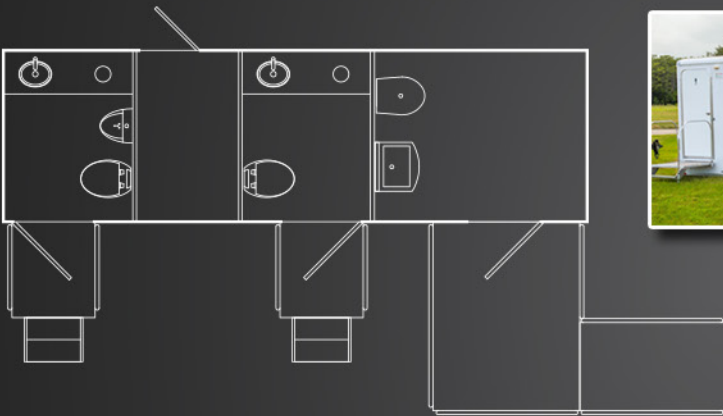

# ADA COMPLIANT SERIES LAYOUTS

**14' ADA Portable Restroom Trailer with Lift – (1) Single Compliant Stall With Lowering ADA Ramp; Overall Dimensions with Hitch and Ramp 193"l x 162"w**

**20' ADA +2 – White or Tan Interior With (1) Standard Ladies Stall, (1) Standard Men's Stall (1) Urinal, (1) ADA Unisex Stall With Ramp; Overall Dimensions with Hitch and Ramp 288"l x 198"w**

**32' Combo – (3) Standard Ladies Stalls, (1) Standard Men's Stall, (2) Urinal, (1) ADA Unisex Stall With Ramp; Overall Dimensions with Hitch and Ramp 423"l x 198"w**

**POWER & WATER REQUIREMENTS: 32' ADA Combo Power- Access to a power source within 100' of the trailer location providing (4) 20 amp, 110-v circuits necessary for full function (Hot Water) use of the trailer. Standard 3-prong Edison plug outlets are required. (Per Trailer). All other ADA Power - Access to a power source within 100' of the trailer location providing (3) 20 amp, (2) 110-v circuits necessary for full function(Hot Water) use of the trailer. Standard 3-prong Edison plug outlets are required. (Per Trailer).**